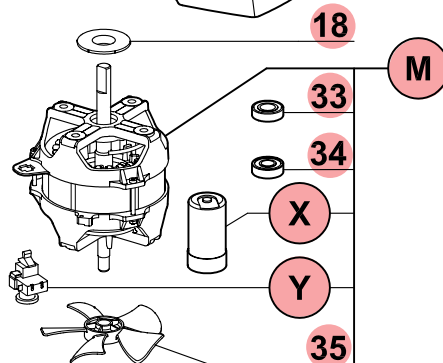

robot coupe®

R 301 Ultra D

N° de série / Serial number

- 441 - - - - -

- 466 - - - - -

ATTENTION :

WARNING :

Choisir les pièces détachées en fonction du type de la cuve. La cuve complète ou le cutter complet étant parfaitement interchangeable, dans tous les cas choisir respectivement les repères 5 ou 1.

Choose the spare parts in accordance with the bowl type. As the complete bowl or the cutter attachment are fully interchangeable, for all types choose respectively item 5 or 1.

Type 1

Type 2

INDEX	PART NUMBER	DESCRIPTION
1	27278	CUTTER 3.7L ATTCHT R301UD
2	117395	R301UA/R401 CUTTER LID
3	27286	R301D STRAIGHT BLADE
4	104147	R301D BLADE CAP
5	39759	CUTTER BOWL ASSY R301UD
6	39228	R301UD SAFETY ROD ASSY
7	27287	R301D FINE SERRATED BLADE
8	27288	R301D SERRATED BLADE
9	39317	R301UD ANTH MOT SUP ASSY
10	501010	SEAL RING 15X35X6
11	104122	R401 VENT COVER
12	39293	R301UD CONTROL PANEL ASSY
13	407834	R301UD FRONT PLATE
14	104121	R301UD BOLT COVER
15	39288	R301UD ANTH. BASE ASSY
16	101082	R201/R2-A FOOT
17	29356	REED SWITH CL30
18	104078	R401 MOTOR CENTRING RING
19	29451	REED SWITCH ASSY R301B-R301UB
20	102913	R302 PANEL KEY
21	102911	R302 PCB SUPPORT
22	117703	PCB LOCKING KEY
23	27295	R301D/UD VEG. SLICER
24	39287	R301C VEG.SLICER LID ASSY
25	29880	R301C PUSHER ASSEMBLY
26	102021	HANDLE KNOB CL30/R302
27	103703	R301C VEGETABLES PUSHER
28	104922	R301D PUSHER GUIDE
29	118324	CL50D ROUND PUSHER
30	104919	R301D VEG. SLICER F.LEAD
31	104921	R301D SLING PLATE
32	104918	R301D VEG. SLICER BOWL
33	504229	BEARING 6002
34	600457	BEARING 6201 VV
35	117610	FAN RC
36	104110	R401 FAN GUIDE
37	101099	R201/R2-A ABSORBER
38	29081	R3/R01U LOCKING PLATE ASSY
39	39752	BOWL HANDLE ASSY R301UD
40	39797	LOCKING WASHER R301UD
41	39751	SAFETY ROD ASSY R301UD
A	504274	POWER CORD 2P+T EUR
M	3074	MOTOR R302 220/50/1
P	103693	R301US PCB 230V
X	600018	CAPACITOR 60
Y	500289	RELAY MTRPH46-39