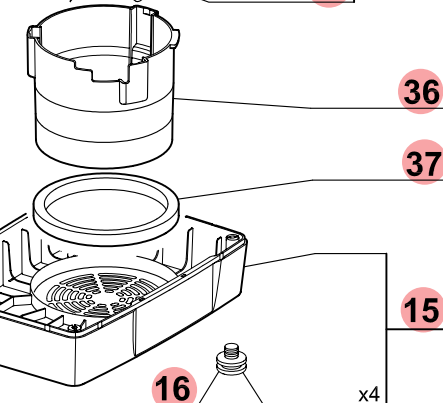

robot coupe®

R 301 Ultra D

N° de série / Serial number

- 441 - - - - -

- 466 - - - - -

ATTENTION :

WARNING :

Choisir les pièces détachées en fonction du type de la cuve. La cuve complète ou le cutter complet étant parfaitement interchangeable, dans tous les cas choisir respectivement les repères 5 ou 1.

Choose the spare parts in accordance with the bowl type. As the complete bowl or the cutter attachment are fully interchangeable, for all types choose respectively item 5 or 1.

Type 1

Type 2

INDEX	PART NUMBER	DESCRIPTION
1	27278	CUTTER 3.7L ATTCHT R301UD
2	117395	R301UA/R401 CUTTER LID
3	27286	R301D STRAIGHT BLADE
4	104147	R301D BLADE CAP
5	39759	CUTTER BOWL ASSY R301UD
6	39228	R301UD SAFETY ROD ASSY
7	27287	R301D FINE SERRATED BLADE
8	27288	R301D SERRATED BLADE
9	39317	R301UD ANTH MOT SUP ASSY
10	501010	SEAL RING 15X35X6
11	104122	R401 VENT COVER
12	39293	R301UD CONTROL PANEL ASSY
13	407834	R301UD FRONT PLATE
14	104121	R301UD BOLT COVER
15	39288	R301UD ANTH. BASE ASSY
16	101082	R201/R2-A FOOT
17	29356	REED SWITH CL30
18	104078	R401 MOTOR CENTRING RING
19	29451	REED SWITCH ASSY R301B-R301UB
20	102913	R302 PANEL KEY
21	102911	R302 PCB SUPPORT
22	117703	PCB LOCKING KEY
23	27295	R301D/UD VEG. SLICER
24	39287	R301C VEG.SLICER LID ASSY
25	29880	R301C PUSHER ASSEMBLY
26	102021	HANDLE KNOB CL30/R302
27	103703	R301C VEGETABLES PUSHER
28	104922	R301D PUSHER GUIDE
29	118324	CL50D ROUND PUSHER
30	104919	R301D VEG. SLICER F.LEAD
31	104921	R301D SLING PLATE
32	104918	R301D VEG. SLICER BOWL
33	504229	BEARING 6002
34	600457	BEARING 6201 VV
35	117610	FAN RC
36	104110	R401 FAN GUIDE
37	101099	R201/R2-A ABSORBER
38	29081	R3/R01U LOCKING PLATE ASSY
39	39752	BOWL HANDLE ASSY R301UD
40	39797	LOCKING WASHER R301UD
41	39751	SAFETY ROD ASSY R301UD
A	504274	POWER CORD 2P+T EUR
M	3074	MOTOR R302 220/50/1
P	103693	R301US PCB 230V
X	600018	CAPACITOR 60
Y	500289	RELAY MTRPH46-39