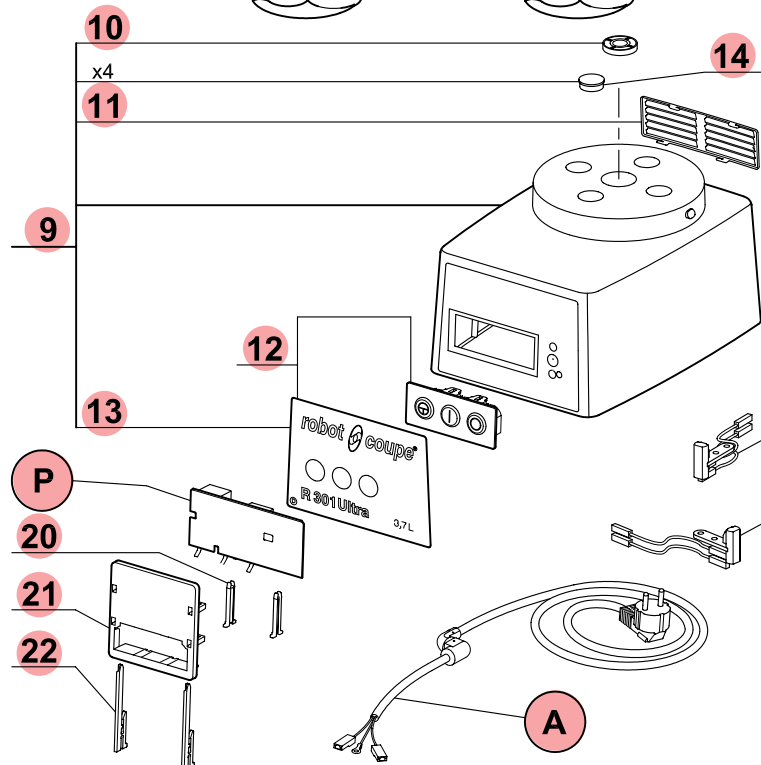

robot coupe®

R 301 Ultra D

N° de série / Serial number

- 441 - - - - -

- 466 - - - - -

ATTENTION :

WARNING :

Choisir les pièces détachées en fonction du type de la cuve. La cuve complète ou le cutter complet étant parfaitement interchangeable, dans tous les cas choisir respectivement les repères 5 ou 1.

Choose the spare parts in accordance with the bowl type. As the complete bowl or the cutter attachment are fully interchangeable, for all types choose respectively item 5 or 1.

Type 1

Type 2

INDEX	PART NUMBER	DESCRIPTION
1	27278	CUTTER 3.7L ATTCHT R301UD
2	117395	R301UA/R401 CUTTER LID
3	27286	R301D STRAIGHT BLADE
4	104147	R301D BLADE CAP
5	39759	CUTTER BOWL ASSY R301UD
6	39228	R301UD SAFETY ROD ASSY
7	27287	R301D FINE SERRATED BLADE
8	27288	R301D SERRATED BLADE
9	39317	R301UD ANTH MOT SUP ASSY
10	501010	SEAL RING 15X35X6
11	104122	R401 VENT COVER
12	39293	R301UD CONTROL PANEL ASSY
13	407834	R301UD FRONT PLATE
14	104121	R301UD BOLT COVER
15	39288	R301UD ANTH. BASE ASSY
16	101082	R201/R2-A FOOT
17	29356	REED SWITH CL30
18	104078	R401 MOTOR CENTRING RING
19	29451	REED SWITCH ASSY R301B-R301UB
20	102913	R302 PANEL KEY
21	102911	R302 PCB SUPPORT
22	117703	PCB LOCKING KEY
23	27295	R301D/UD VEG. SLICER
24	39287	R301C VEG.SLICER LID ASSY
25	29880	R301C PUSHER ASSEMBLY
26	102021	HANDLE KNOB CL30/R302
27	103703	R301C VEGETABLES PUSHER
28	104922	R301D PUSHER GUIDE
29	118324	CL50D ROUND PUSHER
30	104919	R301D VEG. SLICER F.LEAD
31	104921	R301D SLING PLATE
32	104918	R301D VEG. SLICER BOWL
33	504229	BEARING 6002
34	600457	BEARING 6201 VV
35	117610	FAN RC
36	104110	R401 FAN GUIDE
37	101099	R201/R2-A ABSORBER
38	29081	R3/R01U LOCKING PLATE ASSY
39	39752	BOWL HANDLE ASSY R301UD
40	39797	LOCKING WASHER R301UD
41	39751	SAFETY ROD ASSY R301UD
A	504274	POWER CORD 2P+T EUR
M	3074	MOTOR R302 220/50/1
P	103693	R301US PCB 230V
X	600018	CAPACITOR 60
Y	500289	RELAY MTRPH46-39