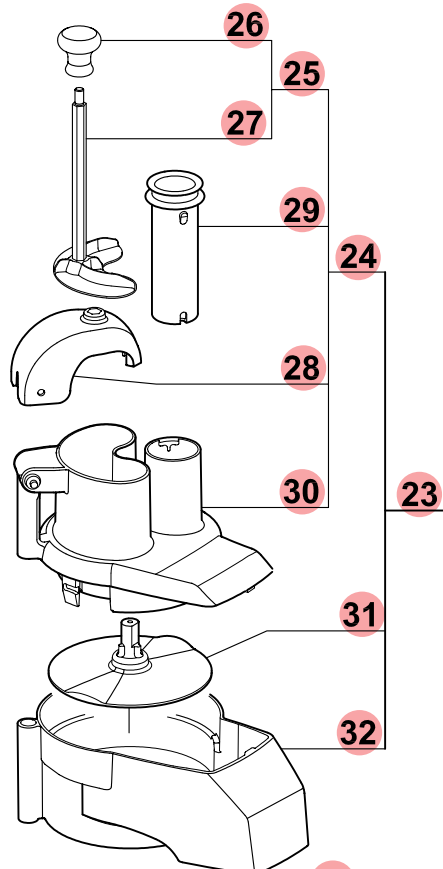

robot coupe®

R 301 Ultra D

N° de série / Serial number

- 441 - - - - -

- 466 - - - - -

ATTENTION :

WARNING :

Choisir les pièces détachées en fonction du type de la cuve. La cuve complète ou le cutter complet étant parfaitement interchangeable, dans tous les cas choisir respectivement les repères 5 ou 1.

Choose the spare parts in accordance with the bowl type. As the complete bowl or the cutter attachment are fully interchangeable, for all types choose respectively item 5 or 1.

Type 1

Type 2

INDEX	PART NUMBER	DESCRIPTION
1	27278	CUTTER 3.7L ATTCHT R301UD
2	117395	R301UA/R401 CUTTER LID
3	27286	R301D STRAIGHT BLADE
4	104147	R301D BLADE CAP
5	39759	CUTTER BOWL ASSY R301UD
6	39228	R301UD SAFETY ROD ASSY
7	27287	R301D FINE SERRATED BLADE
8	27288	R301D SERRATED BLADE
9	39317	R301UD ANTH MOT SUP ASSY
10	501010	SEAL RING 15X35X6
11	104122	R401 VENT COVER
12	39293	R301UD CONTROL PANEL ASSY
13	407834	R301UD FRONT PLATE
14	104121	R301UD BOLT COVER
15	39288	R301UD ANTH. BASE ASSY
16	101082	R201/R2-A FOOT
17	29356	REED SWITH CL30
18	104078	R401 MOTOR CENTRING RING
19	29451	REED SWITCH ASSY R301B-R301UB
20	102913	R302 PANEL KEY
21	102911	R302 PCB SUPPORT
22	117703	PCB LOCKING KEY
23	27295	R301D/UD VEG. SLICER
24	39287	R301C VEG.SLICER LID ASSY
25	29880	R301C PUSHER ASSEMBLY
26	102021	HANDLE KNOB CL30/R302
27	103703	R301C VEGETABLES PUSHER
28	104922	R301D PUSHER GUIDE
29	118324	CL50D ROUND PUSHER
30	104919	R301D VEG. SLICER F.LEAD
31	104921	R301D SLING PLATE
32	104918	R301D VEG. SLICER BOWL
33	504229	BEARING 6002
34	600457	BEARING 6201 VV
35	117610	FAN RC
36	104110	R401 FAN GUIDE
37	101099	R201/R2-A ABSORBER
38	29081	R3/R01U LOCKING PLATE ASSY
39	39752	BOWL HANDLE ASSY R301UD
40	39797	LOCKING WASHER R301UD
41	39751	SAFETY ROD ASSY R301UD
A	504274	POWER CORD 2P+T EUR
M	3074	MOTOR R302 220/50/1
P	103693	R301US PCB 230V
X	600018	CAPACITOR 60
Y	500289	RELAY MTRPH46-39