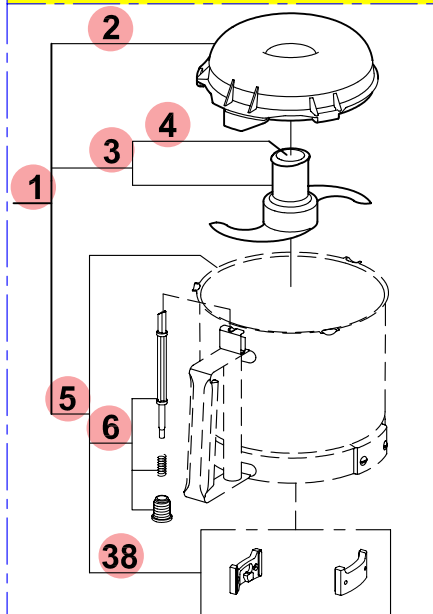

robot coupe®

R 301 Ultra D

N° de série / Serial number

- 441 - - - - -

- 466 - - - - -

ATTENTION :

WARNING :

Choisir les pièces détachées en fonction du type de la cuve. La cuve complète ou le cutter complet étant parfaitement interchangeable, dans tous les cas choisir respectivement les repères 5 ou 1.

Choose the spare parts in accordance with the bowl type. As the complete bowl or the cutter attachment are fully interchangeable, for all types choose respectively item 5 or 1.

Type 1

Type 2

INDEX	PART NUMBER	DESCRIPTION
1	27278	CUTTER 3.7L ATTCHT R301UD
2	117395	R301UA/R401 CUTTER LID
3	27286	R301D STRAIGHT BLADE
4	104147	R301D BLADE CAP
5	39759	CUTTER BOWL ASSY R301UD
6	39228	R301UD SAFETY ROD ASSY
7	27287	R301D FINE SERRATED BLADE
8	27288	R301D SERRATED BLADE
9	39317	R301UD ANTH MOT SUP ASSY
10	501010	SEAL RING 15X35X6
11	104122	R401 VENT COVER
12	39293	R301UD CONTROL PANEL ASSY
13	407834	R301UD FRONT PLATE
14	104121	R301UD BOLT COVER
15	39288	R301UD ANTH. BASE ASSY
16	101082	R201/R2-A FOOT
17	29356	REED SWITH CL30
18	104078	R401 MOTOR CENTRING RING
19	29451	REED SWITCH ASSY R301B-R301UB
20	102913	R302 PANEL KEY
21	102911	R302 PCB SUPPORT
22	117703	PCB LOCKING KEY
23	27295	R301D/UD VEG. SLICER
24	39287	R301C VEG.SLICER LID ASSY
25	29880	R301C PUSHER ASSEMBLY
26	102021	HANDLE KNOB CL30/R302
27	103703	R301C VEGETABLES PUSHER
28	104922	R301D PUSHER GUIDE
29	118324	CL50D ROUND PUSHER
30	104919	R301D VEG. SLICER F.LEAD
31	104921	R301D SLING PLATE
32	104918	R301D VEG. SLICER BOWL
33	504229	BEARING 6002
34	600457	BEARING 6201 VV
35	117610	FAN RC
36	104110	R401 FAN GUIDE
37	101099	R201/R2-A ABSORBER
38	29081	R3/R01U LOCKING PLATE ASSY
39	39752	BOWL HANDLE ASSY R301UD
40	39797	LOCKING WASHER R301UD
41	39751	SAFETY ROD ASSY R301UD
A	504274	POWER CORD 2P+T EUR
M	3074	MOTOR R302 220/50/1
P	103693	R301US PCB 230V
X	600018	CAPACITOR 60
Y	500289	RELAY MTRPH46-39