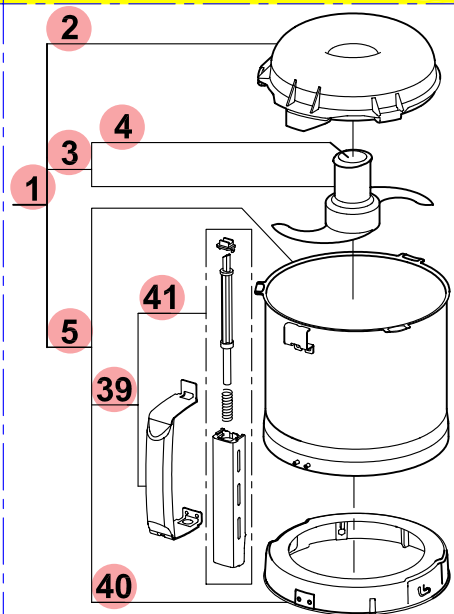

robot coupe®

R 301 Ultra D

N° de série / Serial number

- 441 - - - - -

- 466 - - - - -

ATTENTION :

WARNING :

Choisir les pièces détachées en fonction du type de la cuve. La cuve complète ou le cutter complet étant parfaitement interchangeable, dans tous les cas choisir respectivement les repères 5 ou 1.

Choose the spare parts in accordance with the bowl type. As the complete bowl or the cutter attachment are fully interchangeable, for all types choose respectively item 5 or 1.

Type 1

Type 2

INDEX	PART NUMBER	DESCRIPTION
1	27278	CUTTER 3.7L ATTCHT R301UD
2	117395	R301UA/R401 CUTTER LID
3	27286	R301D STRAIGHT BLADE
4	104147	R301D BLADE CAP
5	39759	CUTTER BOWL ASSY R301UD
6	39228	R301UD SAFETY ROD ASSY
7	27287	R301D FINE SERRATED BLADE
8	27288	R301D SERRATED BLADE
9	39317	R301UD ANTH MOT SUP ASSY
10	501010	SEAL RING 15X35X6
11	104122	R401 VENT COVER
12	39293	R301UD CONTROL PANEL ASSY
13	407834	R301UD FRONT PLATE
14	104121	R301UD BOLT COVER
15	39288	R301UD ANTH. BASE ASSY
16	101082	R201/R2-A FOOT
17	29356	REED SWITH CL30
18	104078	R401 MOTOR CENTRING RING
19	29451	REED SWITCH ASSY R301B-R301UB
20	102913	R302 PANEL KEY
21	102911	R302 PCB SUPPORT
22	117703	PCB LOCKING KEY
23	27295	R301D/UD VEG. SLICER
24	39287	R301C VEG.SLICER LID ASSY
25	29880	R301C PUSHER ASSEMBLY
26	102021	HANDLE KNOB CL30/R302
27	103703	R301C VEGETABLES PUSHER
28	104922	R301D PUSHER GUIDE
29	118324	CL50D ROUND PUSHER
30	104919	R301D VEG. SLICER F.LEAD
31	104921	R301D SLING PLATE
32	104918	R301D VEG. SLICER BOWL
33	504229	BEARING 6002
34	600457	BEARING 6201 VV
35	117610	FAN RC
36	104110	R401 FAN GUIDE
37	101099	R201/R2-A ABSORBER
38	29081	R3/R01U LOCKING PLATE ASSY
39	39752	BOWL HANDLE ASSY R301UD
40	39797	LOCKING WASHER R301UD
41	39751	SAFETY ROD ASSY R301UD
A	504274	POWER CORD 2P+T EUR
M	3074	MOTOR R302 220/50/1
P	103693	R301US PCB 230V
X	600018	CAPACITOR 60
Y	500289	RELAY MTRPH46-39